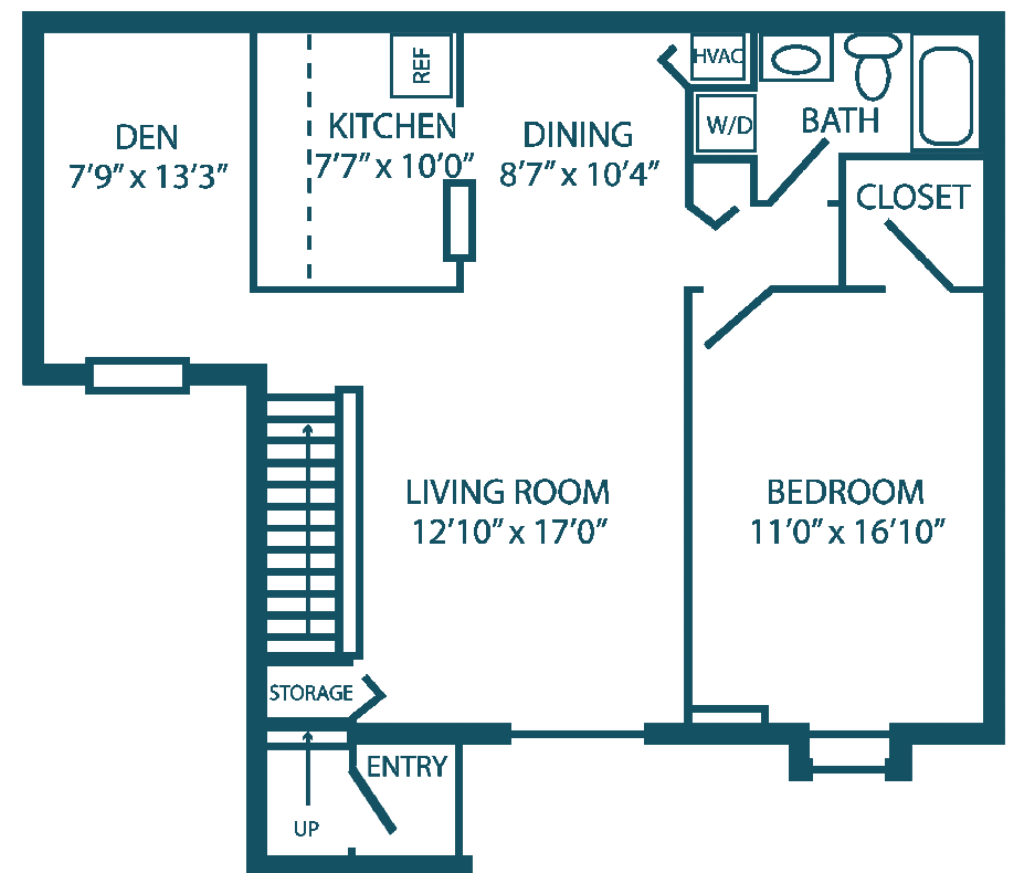

## 1 Bedroom / 1 Bath with Den (930 SF)

Downstairs Unit

Upstairs Unit