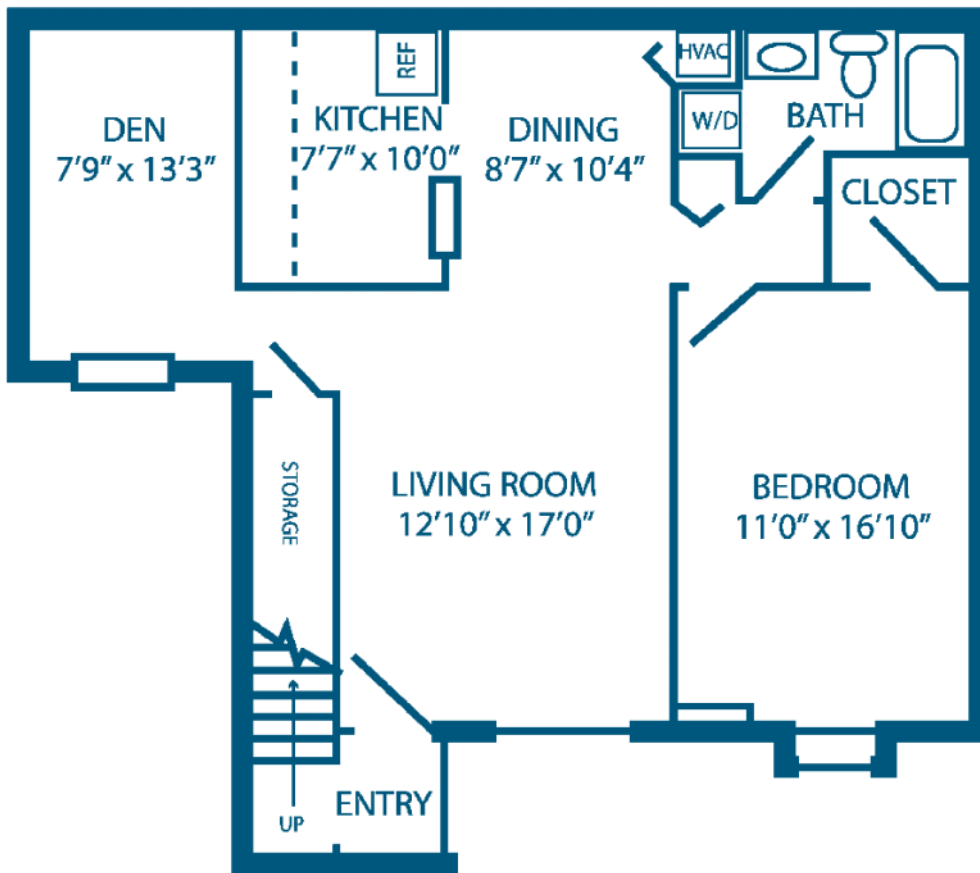

## 1 Bedroom / 1 Bath with Den (930 SF)

Downstairs Unit

Upstairs Unit