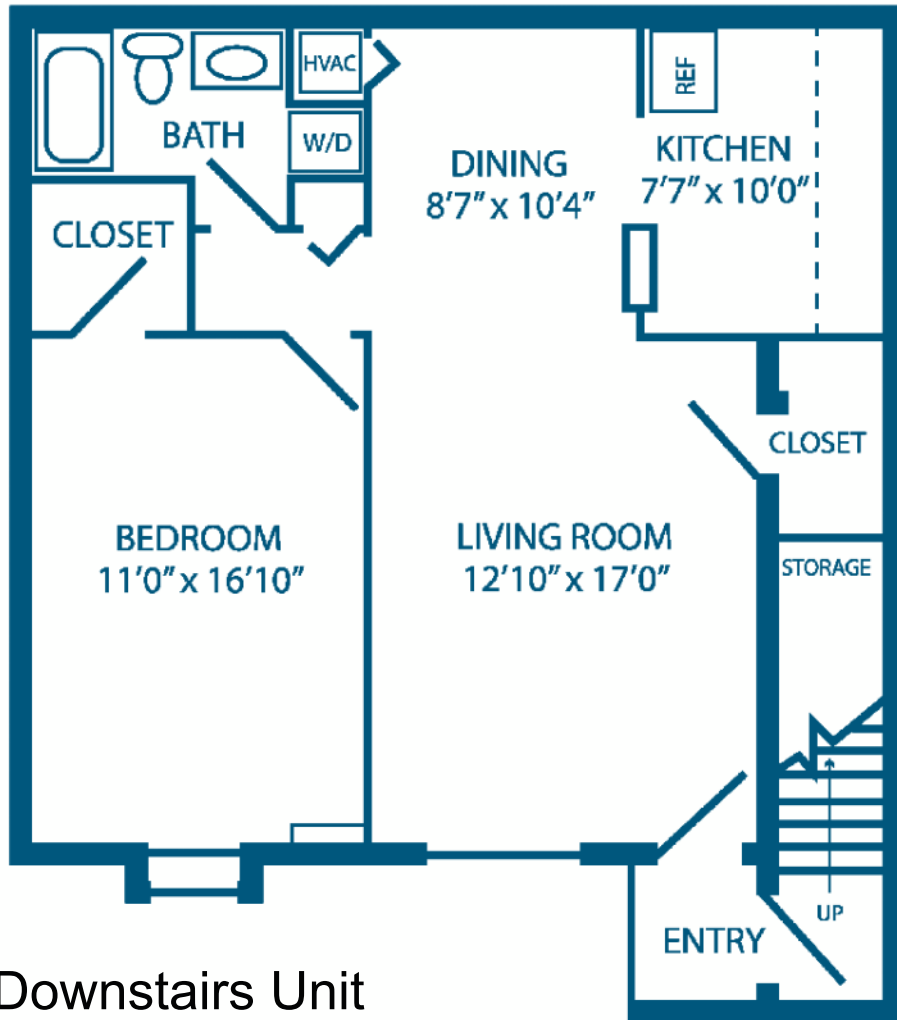

1 Bedroom / 1 Bath (807 SF)

Downstairs Unit

Upstairs Unit