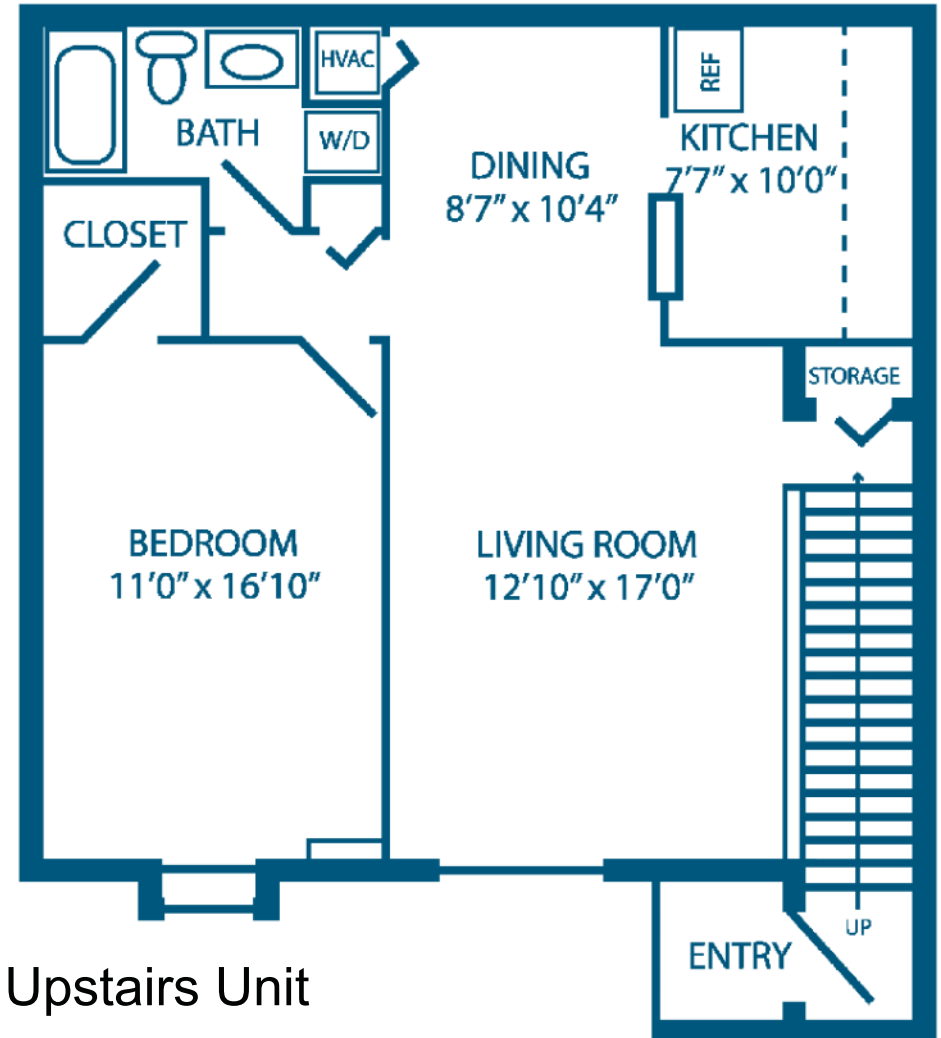

1 Bedroom / 1 Bath (807 SF)

Downstairs Unit

Upstairs Unit